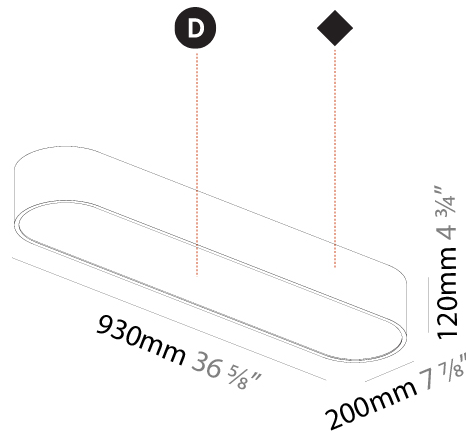

1. To build a product code in our configurator select the specify button on the base model # product page
2. To build a manual product code on this datasheet choose from the options listed below in blue font and add the suffix to the base model #

GENERAL

Series: Smoothy
Subseries: Smoothline
Brand: Prolicht
Division: Architectural
Mounting Type: Surface
Mounting Location: Ceiling
Subcategory: Ambient

PHYSICAL

Shape: Oval
Length (mm): 930
Length (in): 36 5/8
Width (mm): 200
Width (in): 7 7/8
Height (mm): 120
Height (in): 4 3/4
Light Distribution: Direct
Weight (kg): 5.108
Weight (lbs): 11.24
Diffuser: PMMA - Opal or Micro-Prism
Fixture Finish: SSR / BKV / CWI / CRY / HAB / LAG / UFT / ITA / RUA / RUR / MIC / FTG / MYG / TWT / LOD / PUS / FRO / FUP / KIA / POP / BLS / SPG / MEY / GOH / GUM / CHC / COM / ABZ / JAG / OBR / MOS / ROR
Fixture Material: Extruded Aluminum / Steel

ELECTRICAL

Lamp Type: LED (Zhaga Standard)
Input Wattage (W): 31.5
Total Output Wattage (W): 27
Dimming: Tri-Mode (Non-Dimming and Phase Dimming (120Vac only) and 0-10V Dimming)
Driver Included: Yes
Driver Location: Integrated
Driver Type: Constant Current - Universal
Driver Class: Class 2
Input Voltage (V): 120 - 277
Constant Current (MA): 500

LED

Color Temperature (°K): 3000 / 3500 / 4000
Max. Delivered Lumen (lm): 2190 / 2362 / 2410
CRI: >80 CRI
Lamp Life (hrs): 50000

OPTICAL

RATINGS AND CERTIFICATIONS

Certified By: Certified for North American Standards
IP rating: IP20