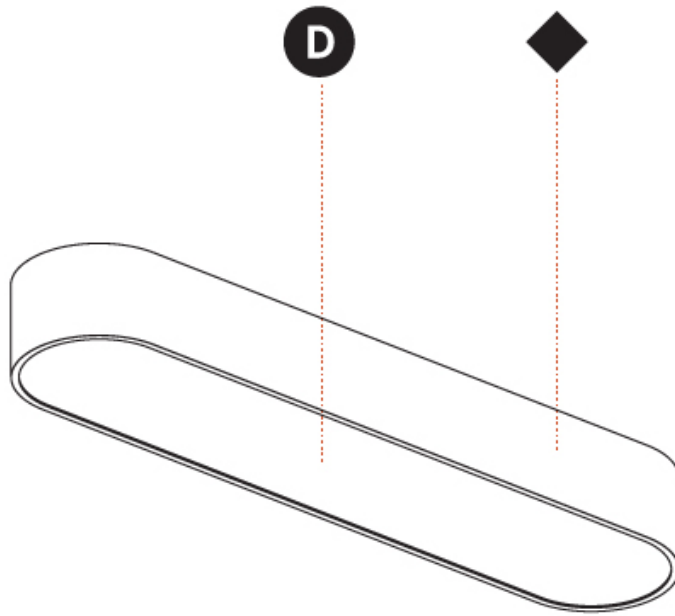

A32968-

PROJECT	_____
TYPE	_____
SPECIFIER	_____
QUANTITY	_____
DATE	_____