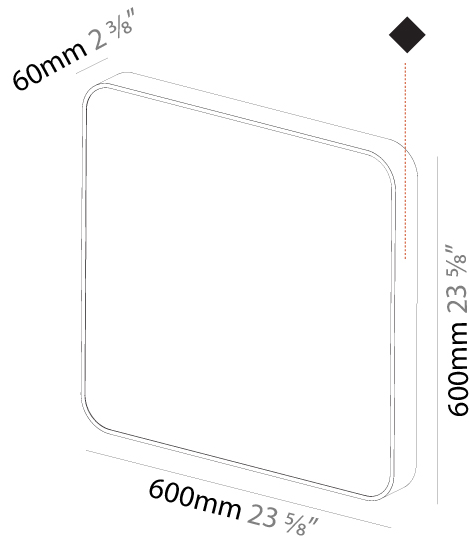

GENERAL

Series: Smoothy
Subseries: Smoothy Flat
Brand: Prolicht
Division: Architectural
Mounting Type: Surface
Mounting Location: Ceiling
Subcategory: Ambient

PHYSICAL

Shape: Square
Length (mm): 600
Length (in): 23 ⁵/₈
Height (mm): 600
Depth (mm): 60
Height (in): 23 ⁵/₈
Depth (in): 2 ³/₈
Light Distribution: Direct
Weight (kg): 8.458
Weight (lbs): 18.61
Diffuser: PMMA - Opal
Fixture Finish: SSR / BKV / CWI / CRY / HAB / LAG / UFT / ITA / RUA / RUR / MIC / FTG / MYG / TWT / LOD / PUS / FRO / FUP / KIA / POP / BLS / SPG / MEY / GOH / GUM / CHC / COM / ABZ / JAG / OBR / MOS / ROR
Fixture Material: Extruded Aluminum / Steel

ELECTRICAL

Lamp Type: LED (Zhaga Standard)
Input Wattage (W): 55
Total Output Wattage (W): 49.7
Dimming: Non-Dimmable
Driver Included: Yes
Driver Location: Integrated
Driver Type: Constant Current - Universal
Driver Class: Class 2
Input Voltage (V): 120 - 277
Constant Current (MA): 350
Upon Request: (Not included - see components) Integral: 0-10Vdc dimming / Phase dimming 120Vac only

LED

Color Temperature (°K): 3000 / 3500 / 4000
Max. Delivered Lumen (lm): 4810 / 4880 / 4980
CRI: >80 CRI
Lamp Life (hrs): 50000

OPTICAL

RATINGS AND CERTIFICATIONS

Certified By: Certified for North American Standards
IP rating: IP20