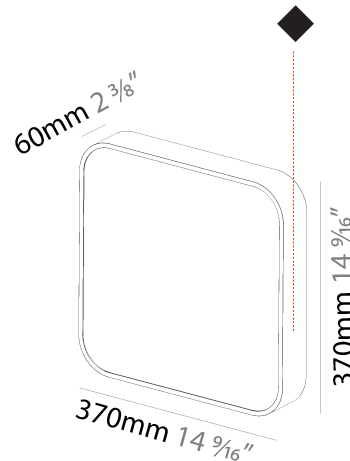

GENERAL

Series: Smoothy
Subseries: Smoothy Flat
Brand: Prolicht
Division: Architectural
Mounting Type: Surface
Mounting Location: Ceiling
Subcategory: Ambient

PHYSICAL

Shape: Square
Length (mm): 370
Length (in): 14 9/16
Height (mm): 370
Depth (mm): 60
Height (in): 14 9/16
Depth (in): 2 3/8
Light Distribution: Direct
Weight (kg): 3.16
Weight (lbs): 6.94
Diffuser: PMMA - Opal
Fixture Finish: SSR / BKV / CWI / CRY / HAB / LAG / UFT / ITA / RUA / RUR / MIC / FTG / MYG / TWT / LOD / PUS / FRO / FUP / KIA / POP / BLS / SPG / MEY / GOH / GUM / CHC / COM / ABZ / JAG / OBR / MOS / ROR
Fixture Material: Extruded Aluminum / Steel

ELECTRICAL

Lamp Type: LED (Zhaga Standard)
Input Wattage (W): 13.2
Total Output Wattage (W): 12
Dimming: Non-Dimmable
Driver Included: Yes
Driver Location: Integrated
Driver Type: Constant Current - Universal
Driver Class: Class 2
Input Voltage (V): 120 - 277
Constant Current (MA): 350
Upon Request: (Not included - see components) Integral: 0-10Vdc dimming / Phase dimming 120Vac only

LED

Color Temperature (°K): 3000 / 3500 / 4000
Max. Delivered Lumen (lm): 1200 / 1225 / 1250
CRI: >80 CRI
Lamp Life (hrs): 50000

OPTICAL

RATINGS AND CERTIFICATIONS

Certified By: Certified for North American Standards
IP rating: IP20