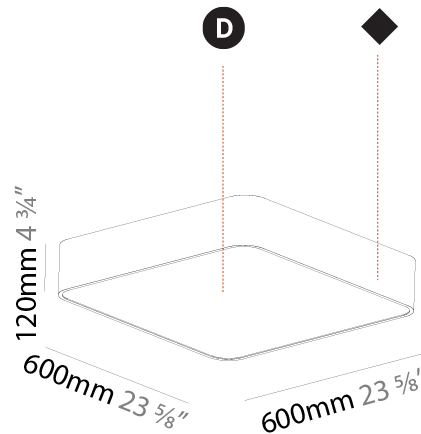

GENERAL

Series: Smoothy
Subseries: Smoothy Standard
Brand: Prolicht
Division: Architectural
Mounting Type: Surface
Mounting Location: Ceiling
Subcategory: Ambient

PHYSICAL

Shape: Square
Length (mm): 600
Length (in): 23 5/8
Width (mm): 600
Width (in): 23 5/8
Height (mm): 120
Height (in): 4 3/4
Light Distribution: Direct
Weight (kg): 11.315
Weight (lbs): 24.89
Diffuser: PMMA - Opal or Micro-Prism
Fixture Finish: SSR / BKV / CWI / CRY / HAB / LAG / UFT / ITA / RUA / RUR / MIC / FTG / MYG / TWT / LOD / PUS / FRO / FUP / KIA / POP / BLS / SPG / MEY / GOH / GUM / CHC / COM / ABZ / JAG / OBR / MOS / ROR
Fixture Material: Extruded Aluminum / Steel

ELECTRICAL

Lamp Type: LED (Zhaga Standard)
Input Wattage (W): 55
Total Output Wattage (W): 49.7
Dimming: Non-Dimmable
Driver Included: Yes
Driver Location: Integrated
Driver Type: Constant Current - Universal
Driver Class: Class 2
Input Voltage (V): 120 - 277
Constant Current (MA): 350
Upon Request: (Not included - see components) Integral: 0-10Vdc dimming / Phase dimming 120Vac only

LED

Color Temperature (°K): 3000 / 3500 / 4000
Max. Delivered Lumen (lm): 5520 / 5606 / 5720
CRI: >80 CRI
Efficiency (%): 0.867
Lamp Life (hrs): 50000

OPTICAL

RATINGS AND CERTIFICATIONS

Certified By: Certified for North American Standards
IP rating: IP20